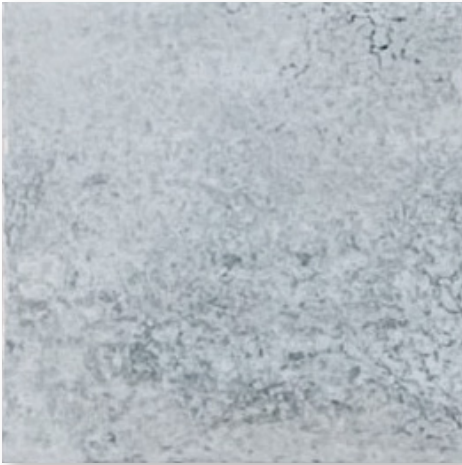

GLAZE

COLLECTION

Wayne Tile
Company

waynetile.com

GLAZE

STOCK SIZES

AVAILABLE COLORS

Amira Wheat

Menta Blue

Mimi Gypsum

Tania Green

Amira Wheat / 4"x4"

Menta Blue | 4"x4"

Mimi Gypsum | 4"x4"

Tania Green | 4"x4"

GLAZE

TECHNICAL CHARACTERISTICS

Material	Ceramic
Finish	Glossy
Thickness	9MM
Application	Interior
Frost Resistance	No

Wayne Tile
Company

Made In **SPAIN**

A horizontal graphic representing the Spanish flag, consisting of three equal-width horizontal stripes of red, yellow, and red.