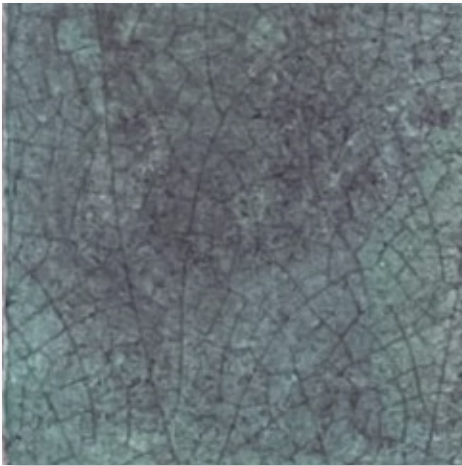

GLAZE

COLLECTION

Wayne Tile
Company

waynetile.com

GLAZE

STOCK SIZES

AVAILABLE COLORS

Amira Wheat

Menta Blue

Mimi Gypsum

Tania Green

Amira Wheat / 4"x4"

Menta Blue | 4"x4"

Mimi Gypsum | 4"x4"

Tania Green | 4"x4"

GLAZE

TECHNICAL CHARACTERISTICS

Material	Ceramic
Finish	Glossy
Thickness	9MM
Application	Interior
Frost Resistance	No

Wayne Tile
Company

Made In **SPAIN**

A horizontal graphic representing the Spanish flag, consisting of three equal-width horizontal stripes of red, yellow, and red.